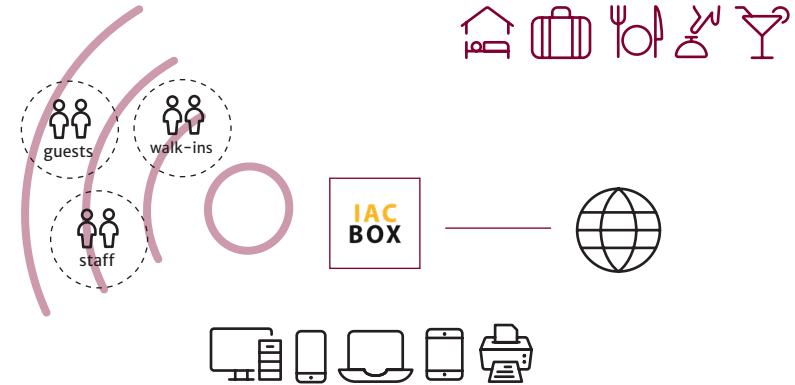

IACBOX

Internet Access Control

Your local partner

iacbox.com

Guest
WiFi

RELIABLE
PERFORMANT
COMFORTABLE
WiFi
by IACBOX

IACBOX
Internet Access Control

Your guest WiFi
should be easy to use, fast,
manage changing user numbers,
communicate with the guest,
be a positive user experience?

You need
user friendly login methods,
connection to hotel software or database
interaction and forwarding options.

IACBOX provides
HOSPITALITY
with welcoming login page,
social login,
PMS/database integration,
planned redirects to interesting content
and options for VIP or premium tickets.